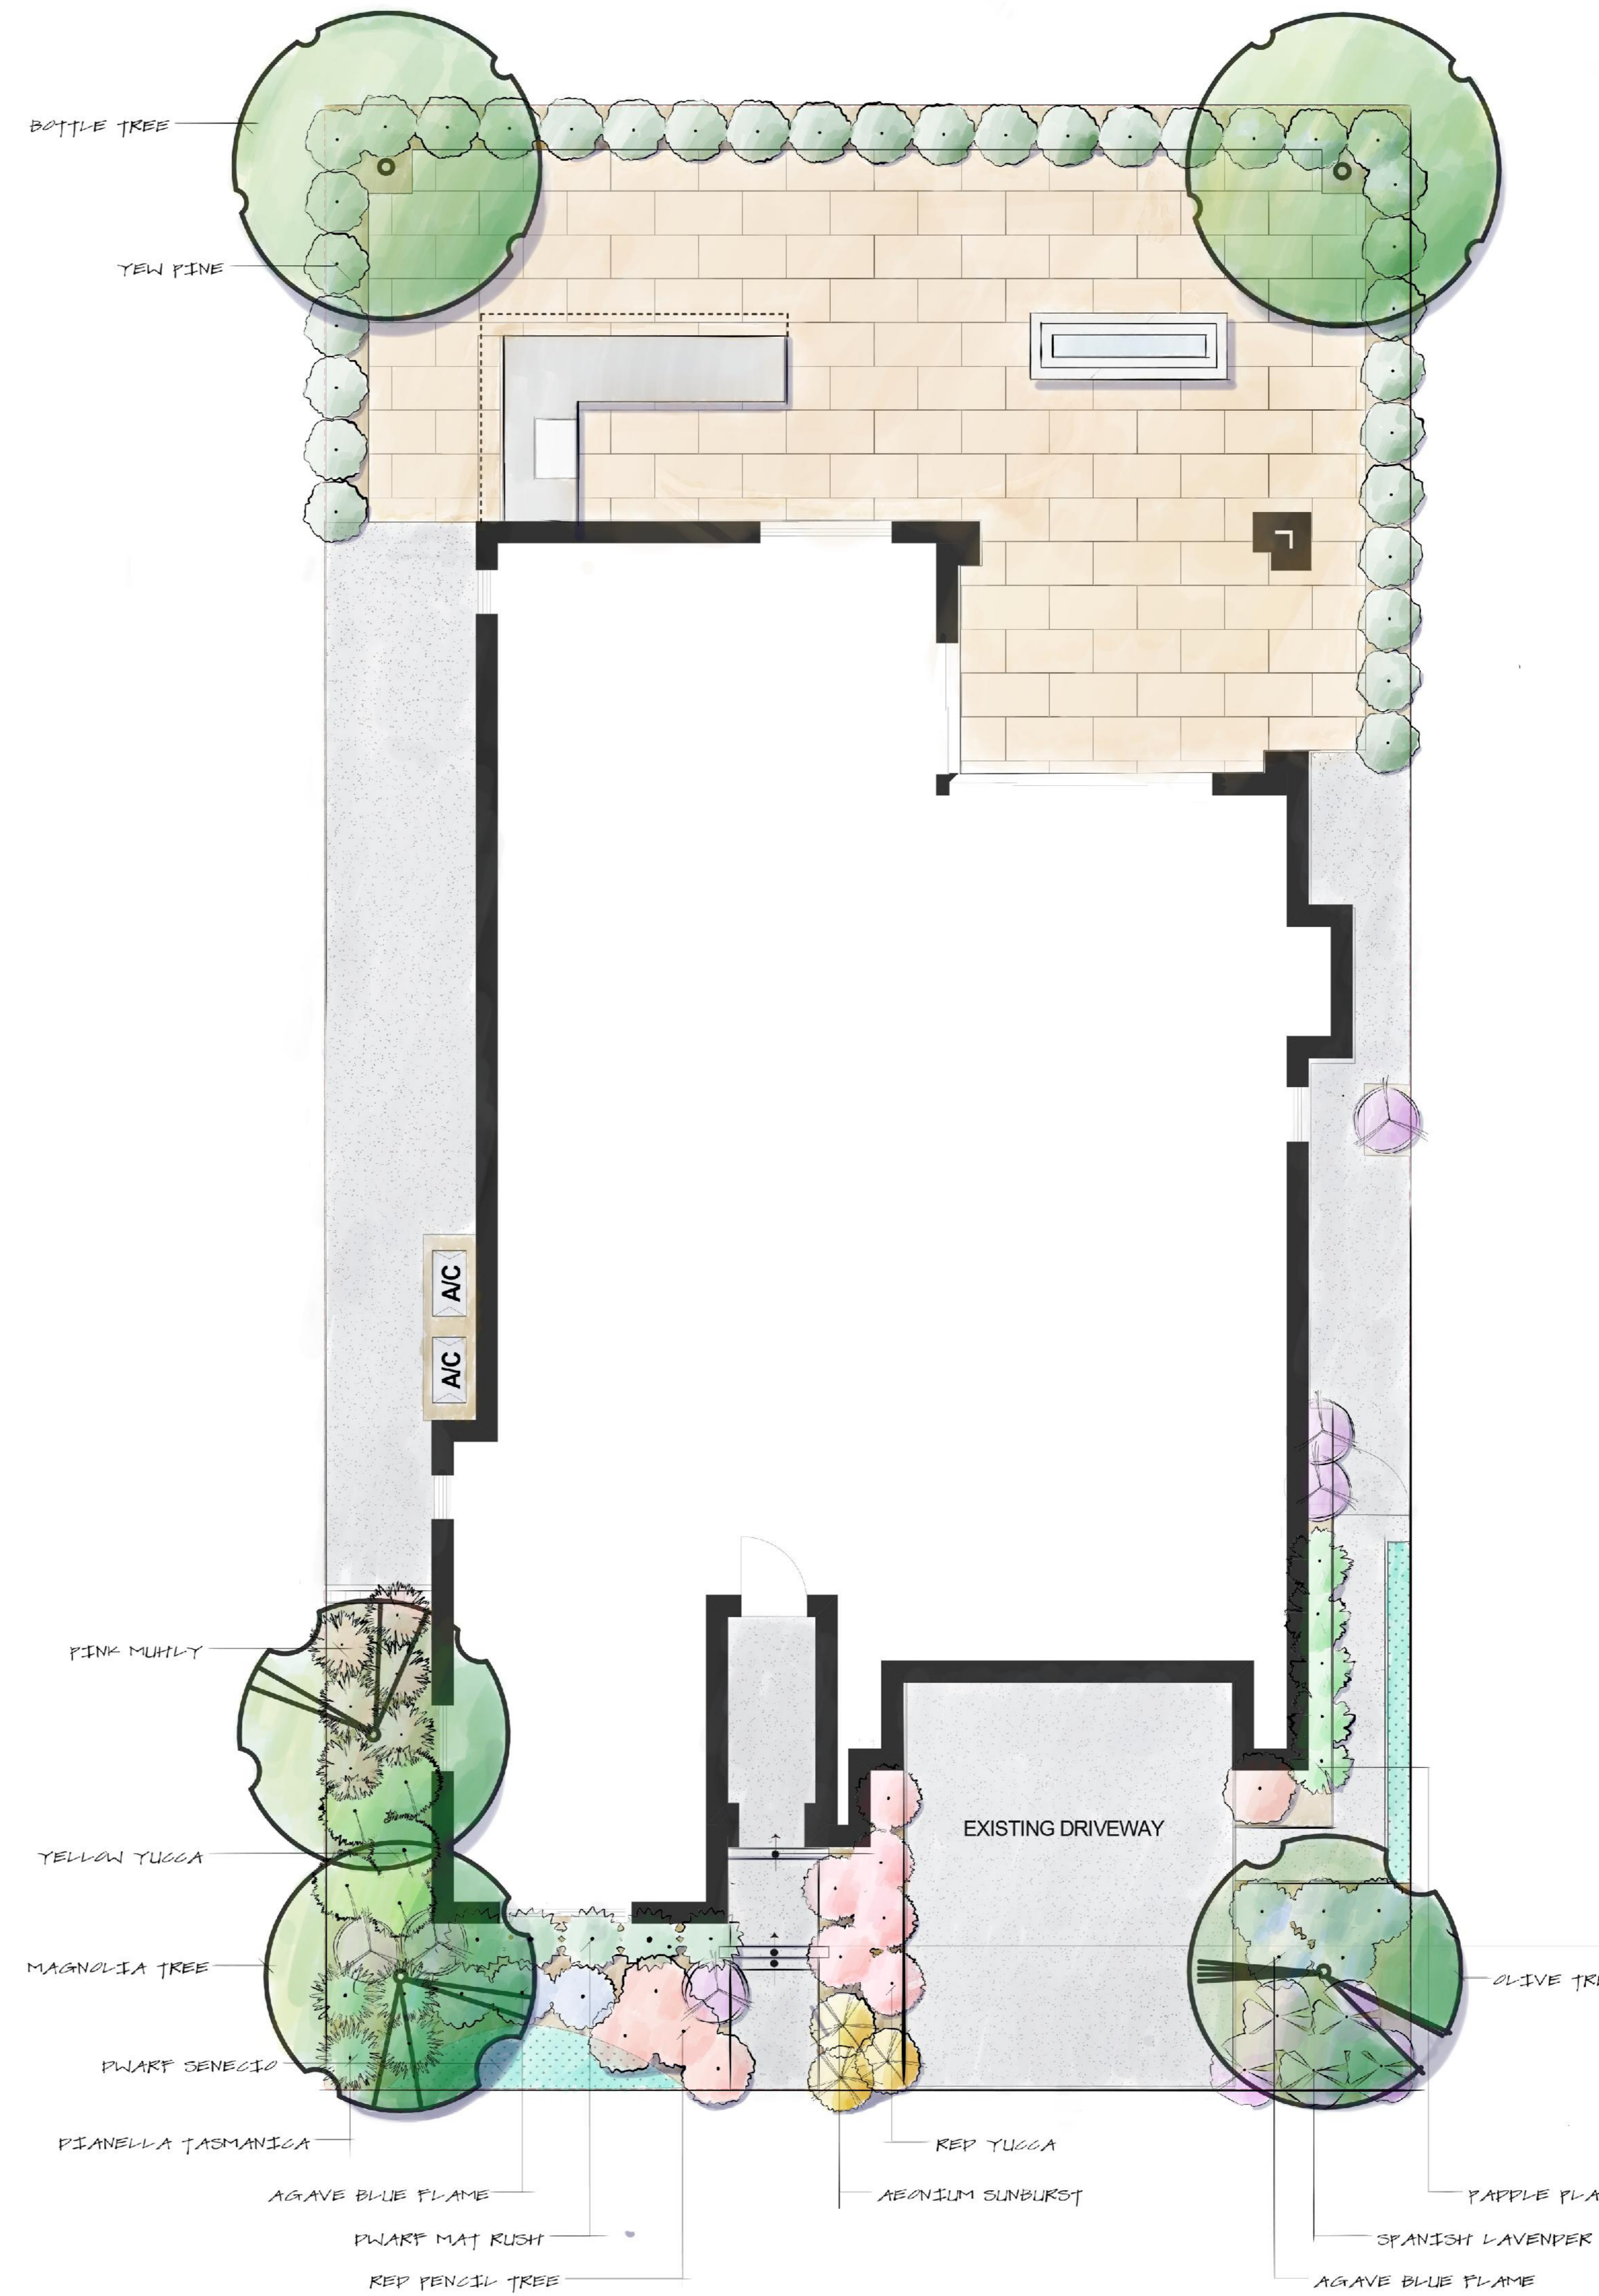

LANDSCAPE CALCULATIONS - FRONTYARD		
TOTAL LANDSCAPE AREA SQFT	462	
TOTAL HARDSCAPE AREA SQFT	89	19.3%
TOTAL SOFTSCAPE AREA SQFT	373	80.7%
LANDSCAPE CALCULATIONS - REAR YARD		
TOTAL LANDSCAPE AREA SQFT	1624	
TOTAL HARDSCAPE AREA SQFT	1434	88.3%
TOTAL SOFTSCAPE AREA SQFT	190	11.7%

REVISION	TIME
5	
4	
3	
2	
1	
0	INCLUDED
SET	DATE

COUNTY OF SAMPLE	
LOT	TRACT
APN	HOME
LANDSCAPE PLAN