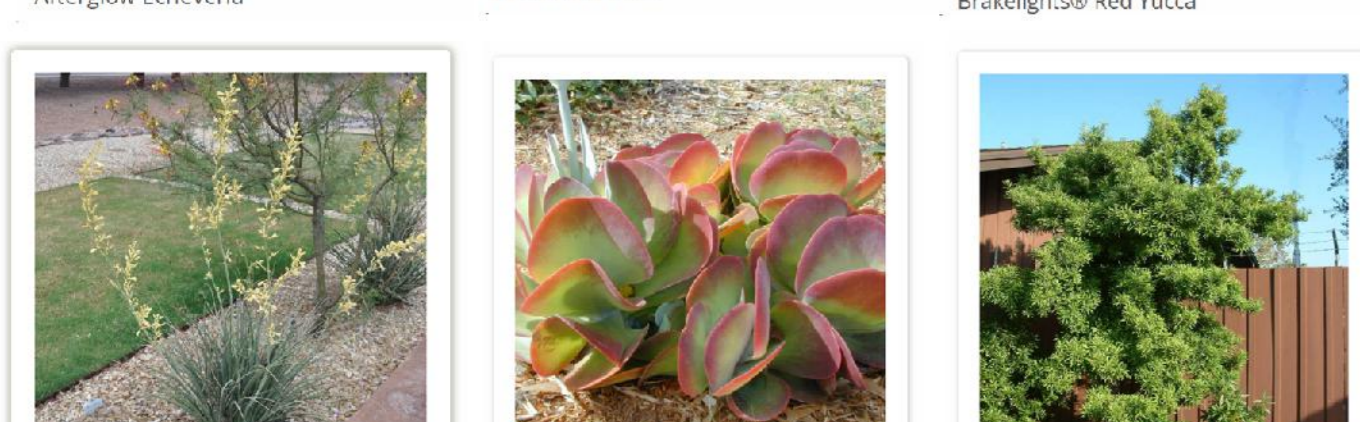

Hesperaloe parviflora 'Yellow'
Yellow Yucca

Kalanchoe luciae
Paddle Plant

Podocarpus macrophyllus
Yew Pine

LANDSCAPE CALCULATIONS - FRONTYARD		
TOTAL LANDSCAPE AREA SQFT	462	
TOTAL HARDSCAPE AREA SQFT	89	19.3%
TOTAL SOFTSCAPE AREA SQFT	373	80.7%
LANDSCAPE CALCULATIONS - REAR YARD		
TOTAL LANDSCAPE AREA SQFT	1624	
TOTAL HARDSCAPE AREA SQFT	1434	88.3%
TOTAL SOFTSCAPE AREA SQFT	190	11.7%